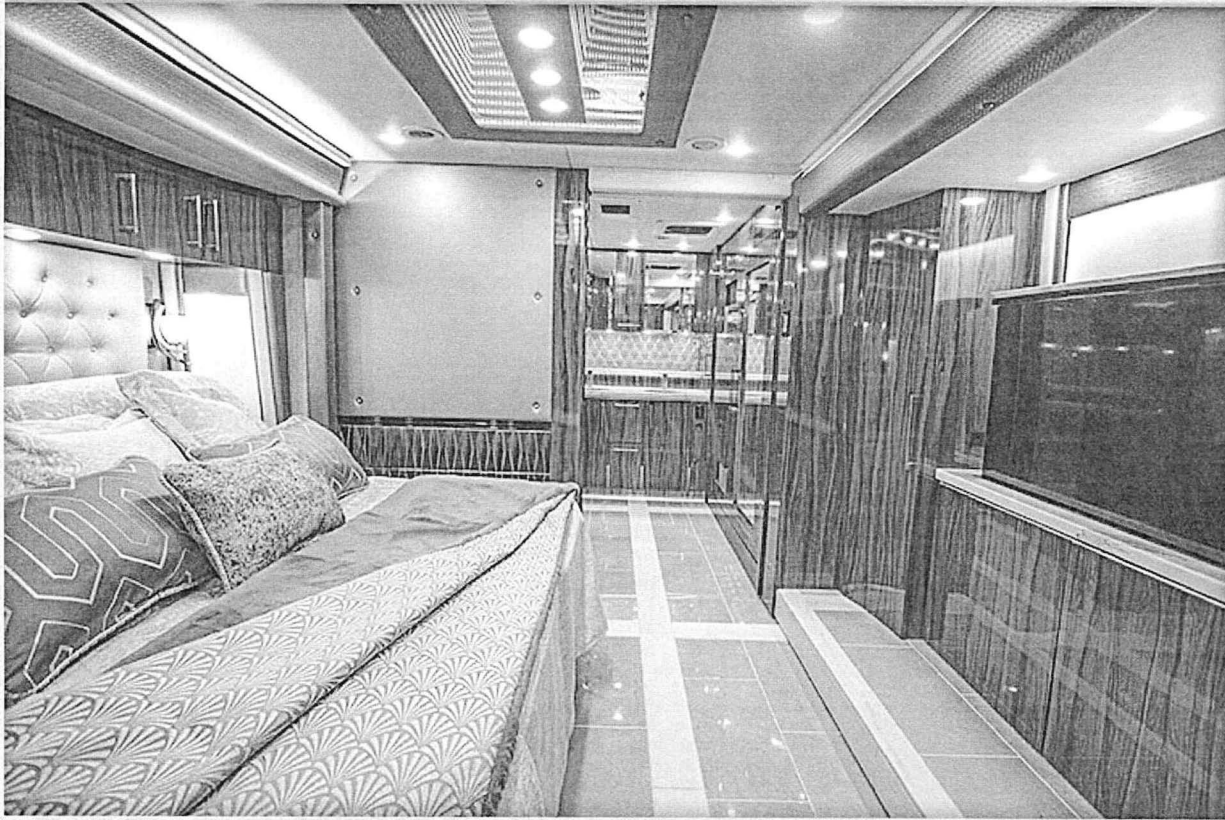

41

9127 Int 23.jpg