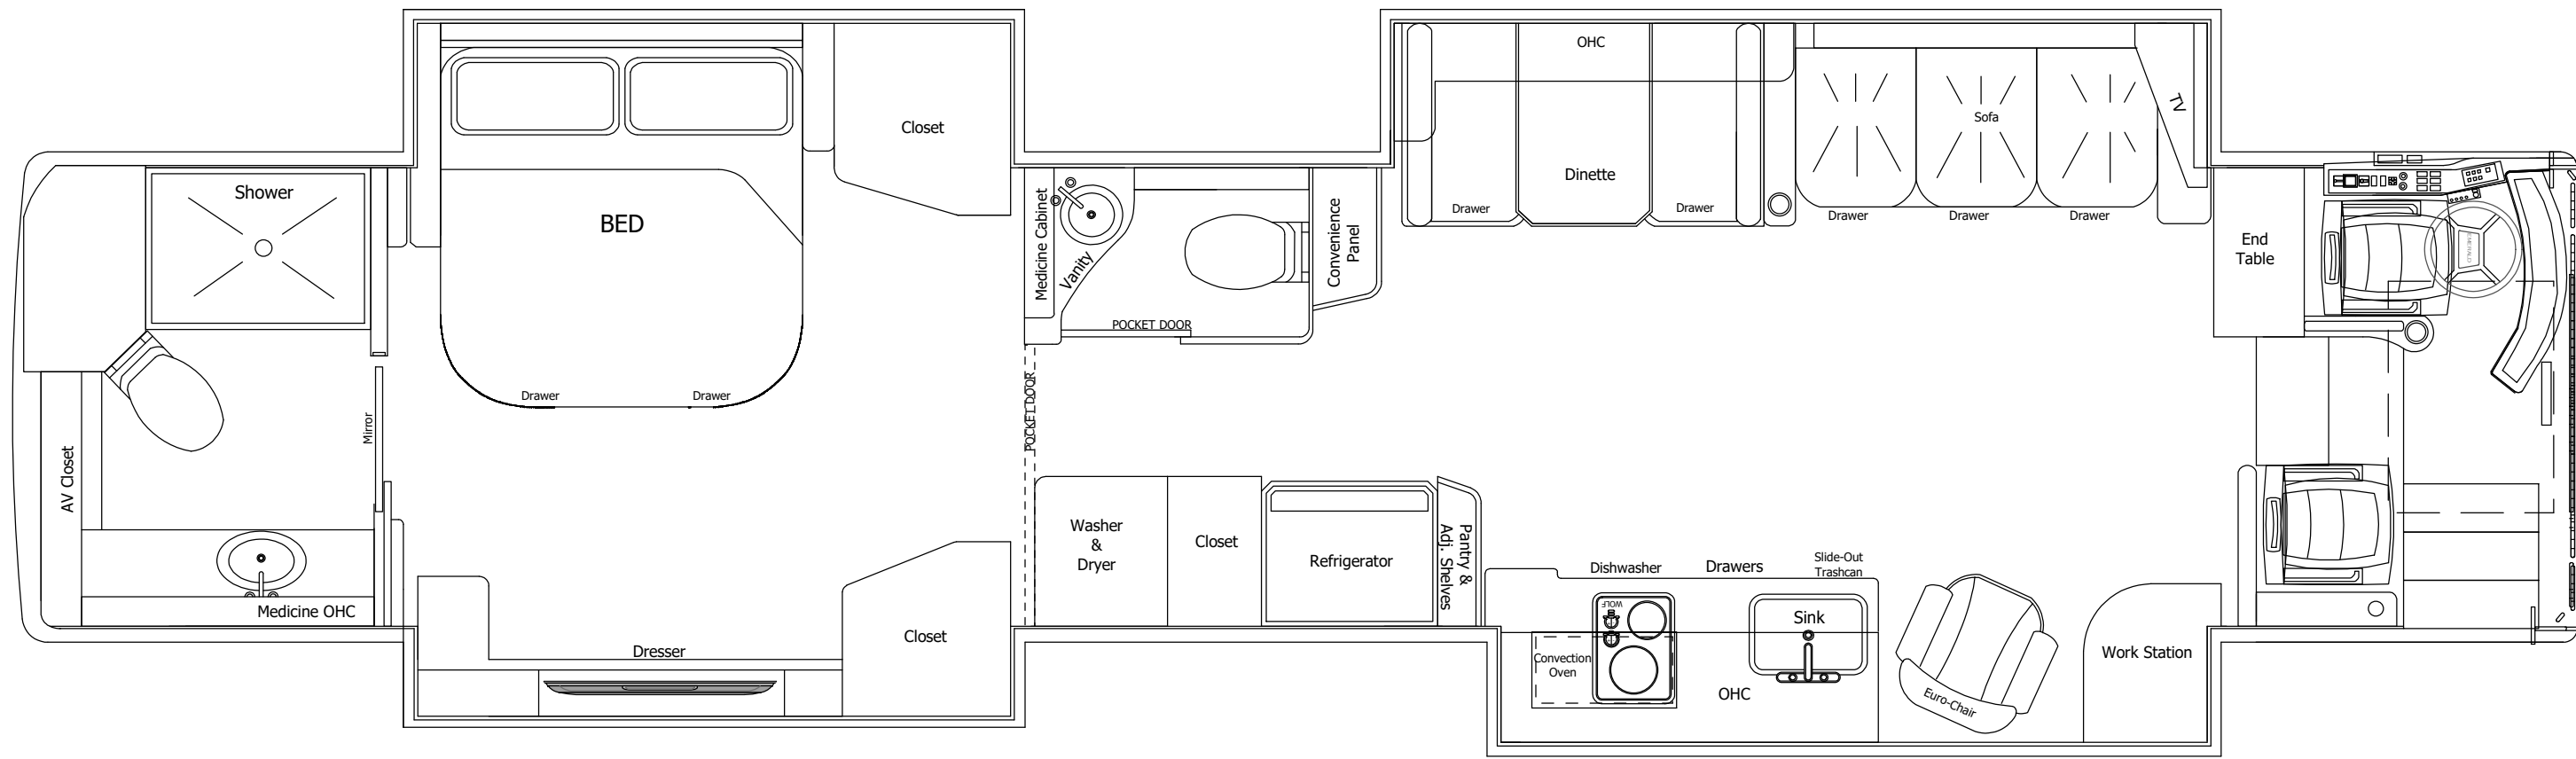

1 2 3 4 5 6 7 8 9 10 11 12 13 14 15 16

A
B
C
D
E
F
G
H
I
J

**H3-0729
SUPER SLIDE**

**EMERALD
LUXURY COACHES**

1000 Airport Road
P.O. Box 154
Stephenville, Texas - 76401
(877) 688-5299
(254) 968-5733

DEALER: _____
 CUSTOMER: _____
 DRAWING NUMBER: _____