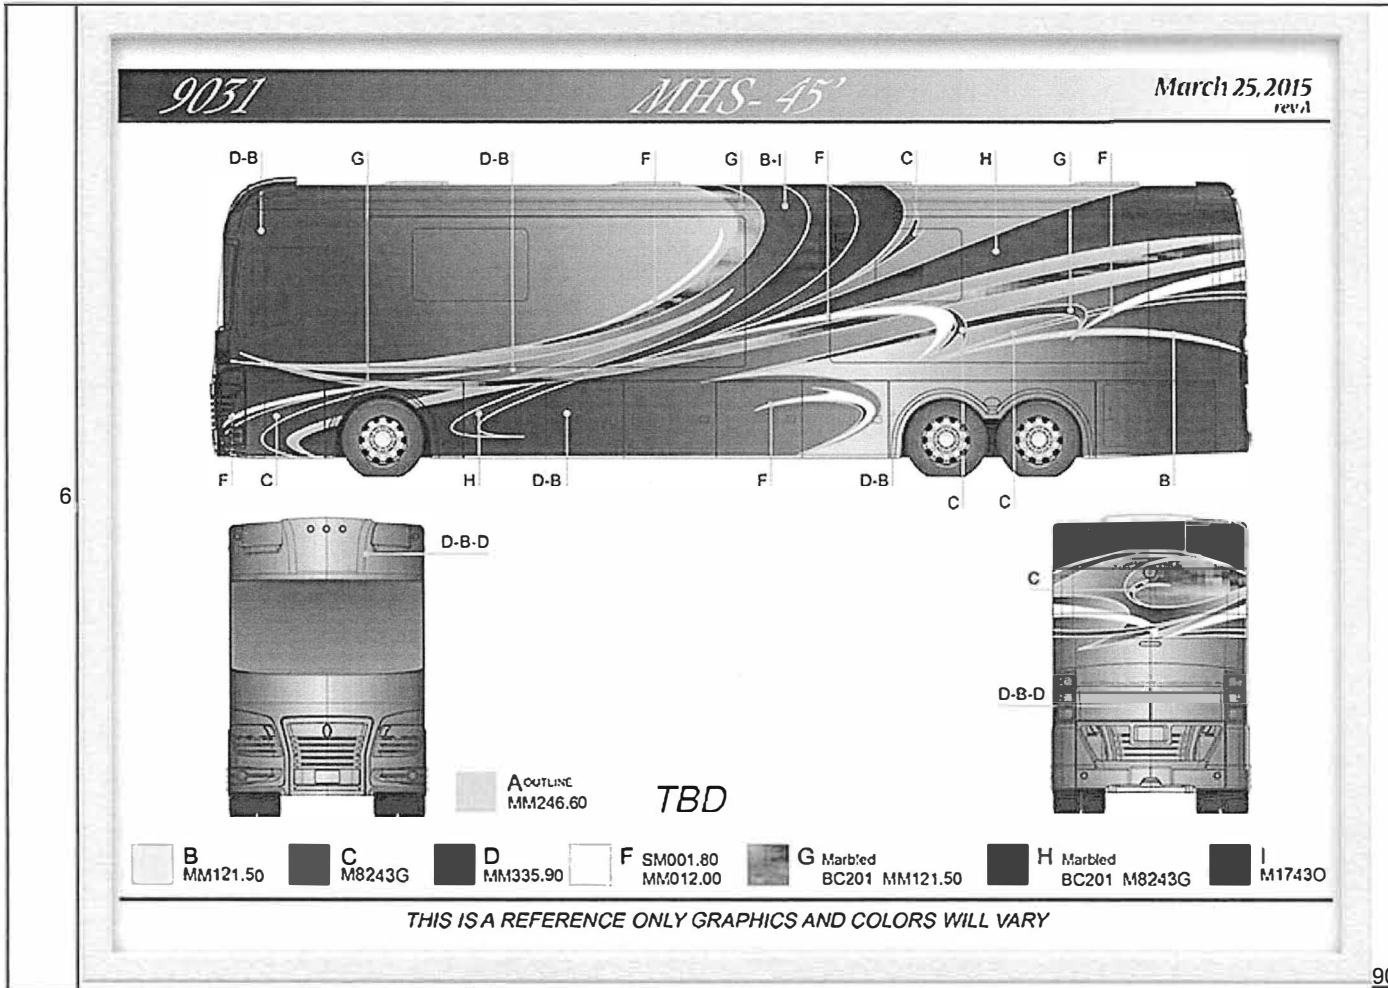

4

9031_326.jpg

5

9031_316.jpg

9031_342.jpg

9031 MHS 2015.jpg

Unit Serial Information

Class	Item	Brand	Model	Serial#
C	Accelerator Pedal	Teleflex	53010NZ-10SD-00	
C	Air Brake ATC Valve	WABCO	4721709910	
C	Air Brake, Check Valve #1	Meritor/WABCO	N13526BR (2)	
C	Air Brake, Check Valve #2a	Meritor/WABCO	N13526H (2)	
C	Air Brake, Check Valve #2b	Meritor/WABCO	N13526H	
C	Air Brake, ECU	Meritor/WABCO	6S6M	
C	Air Brake, Level Valve	Meritor/WABCO	464-002-443-0	
C	Air Brake, Park Control Valve	Meritor/WABCO	N-20960	
C	Air Brake, Protection Valve	Meritor/WABCO	9348994010 (3)	
C	Air Brake, Shuttle Valve #1	Meritor/WABCO	N-20966G	
C	Air Brake, Shuttle Valve #2	Meritor/WABCO	N-20966M	
C	Air Brake, Spring Control Valve	Meritor/WABCO	N-20950CA	