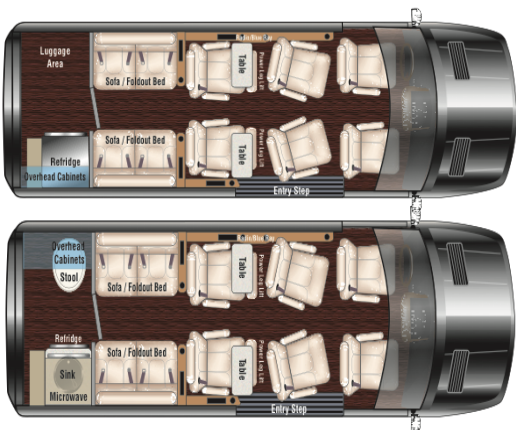

City **LOVELAND**

State **OHIO** Zip **45140**

Customer Sig _____
Contact _____
Customer Phone _____
Customer Fax _____

☐	170" EXT 3500 HT 3.0L Single Rear Wheel
☒	170" EXT 3500 HT 2.0L Dual Rear Wheel
	VIN# W1X8ND3Y4PT133480

Exterior Color	Artic White
Seat Style	AMG
Seat Color	Black
Seat Pipe / Thread	Medium Graphite
Wall / Ceiling	Medium Graphite
Flooring	Composite
Carpet Mats Color	Black
Wood Trim	Black Denali
Floor Plan	B

10	Navigation Size
Yes	Distrionic
Yes	Power Slider Door

Available Options

Electronic Options

☐	KVH A9 Digital Satellite Directional TV System	
☐	Additional 110 Outlets	
☐	300 Amps of Lithium Battery	
☐	160 Watts of Solar Power	

Interior Convenience Options

☐	SLS Seat Upgrade	
☐	Satin Wood Finish Upgrade	
☒	Add Rear Toilet / Sink / Microwave (Floor Plan B)	
☒	Pedestal Table with Base	
☒	Additional Table Base	
☐	Seat Heat ($249) (Per Seat Specify Location)	
☐	Seat Massage ($295) (Per Seat Specify Location)	
☐	Hard Cover Toilet	
☐	Lap Table Driverside 2nd Row	
☐	Removable Partition With Hardware	
☐	Overhead Cabinets	

Exterior Options

☐	16" Aluminum Wheel Upgrade (Dual Rear Wheel)	
☐	16" Ultra Black Wheel & Tire Upgrade (Dual Rear Wheel)	
☐	SUMO Suspension Package (Standard on 4x4)	
☐	18" Wheel and Tire Upgrade (Single Rear Wheel Only)	
☒	Ft Lower Spoiler	
☐	4 Camera Viewing	
☐	Exterior Lighted Grab Handles	
☐	Outdoor Shower	
☐	Power Awning	
☐	Custom Roof Rack with Ladder	
☐	AWD	
☐	Custom Re-Paint	
☐	VB Air Ride	

** Braun Wheel Chair LIFT UVL is available Upon Request ;

☐	# A NO BATH	170"Ext Wheel Base BC	Total Base Price	
			Total Options	
			(FOB Elkhart IN) Freight	
			Total	

☒ # B WITH BATH

Additional Notes

- All Forward Facing Seats Get Child Tie Downs
- Black Window Shades
- Second Row Seat Slides

* Midwest Automotive Designs Reserves the Right to Change any Std or Optional Features without Notice.

** Photos may Not depict the Actual product.